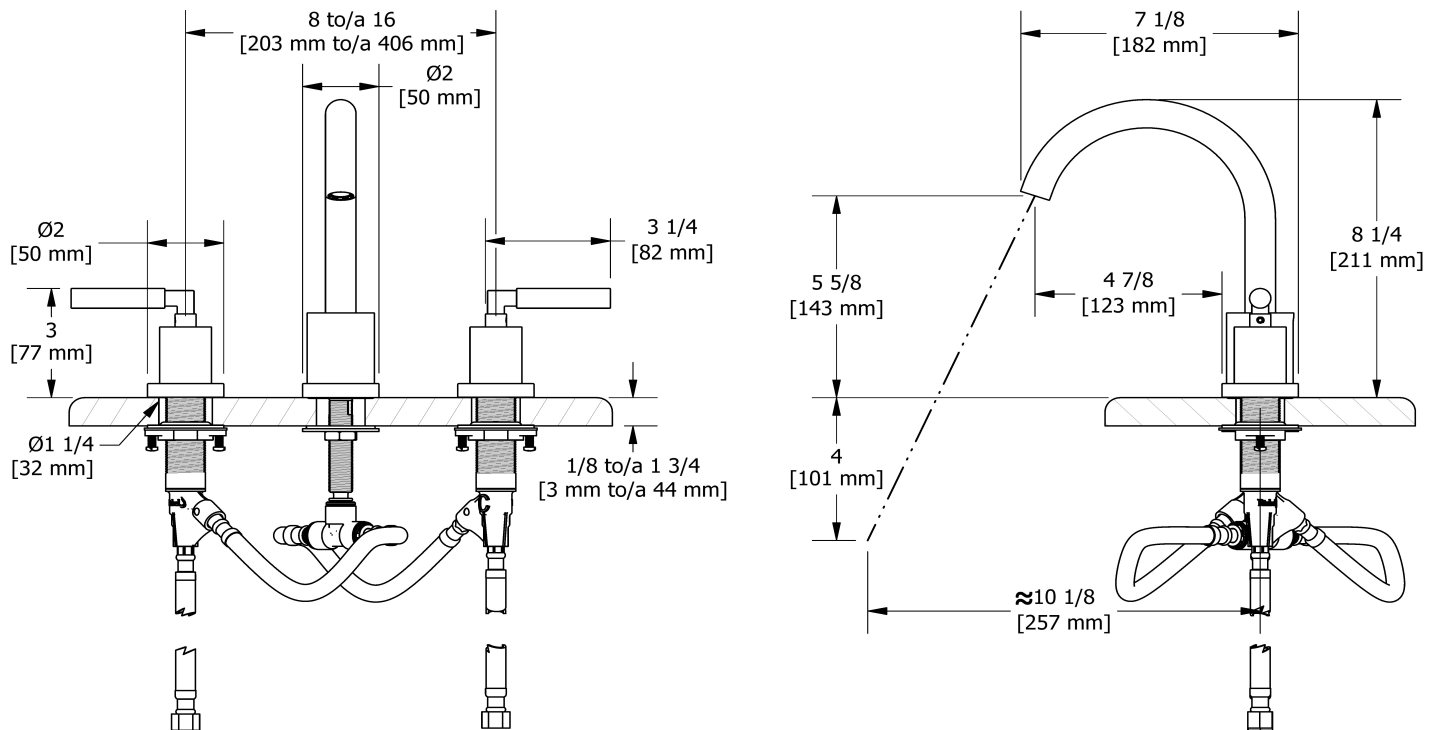

Certifications

- CSA B125.1
- NSF/ANSI standard 61 and 372
- ASME A112.18.1
- CMR248 Approval
- ADA